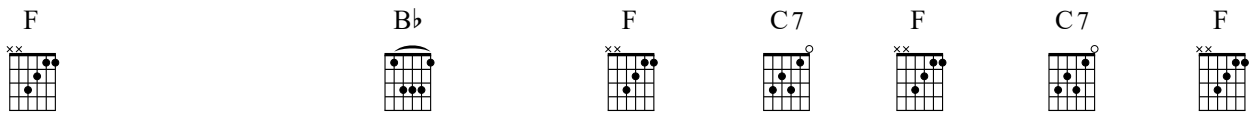

Baa, baa, black sheep, have you an - y wool? Yes sir, yes sir, three bags full.