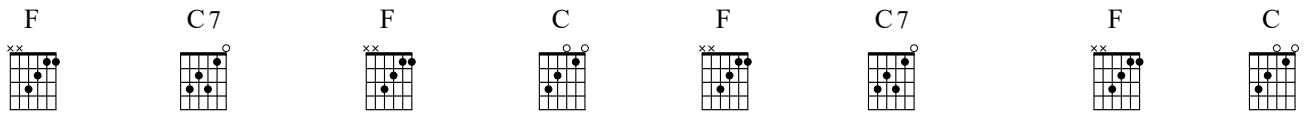

One for my mas - ter and one for my dame. And one for the lit - tle boy who lives in the lane.