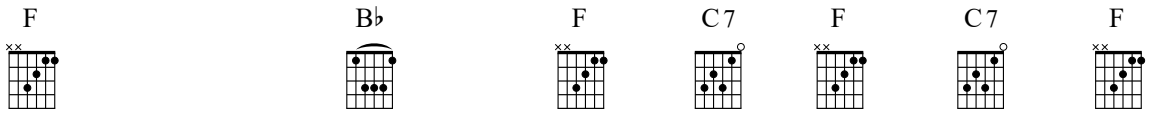

Baa, Baa Black Sheep

Traditional French

Baa, baa, black sheep have you an - y wool? Yes sir, yes sir, three bags full.