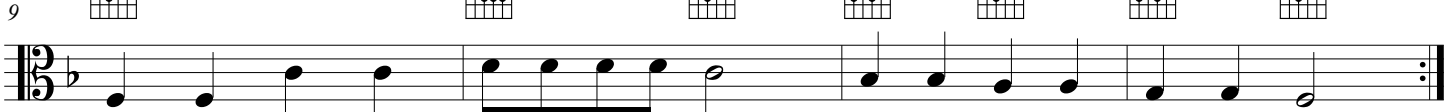

Baa, baa, black sheep, have you an - y wool? Yes sir, yes sir, three bags full.